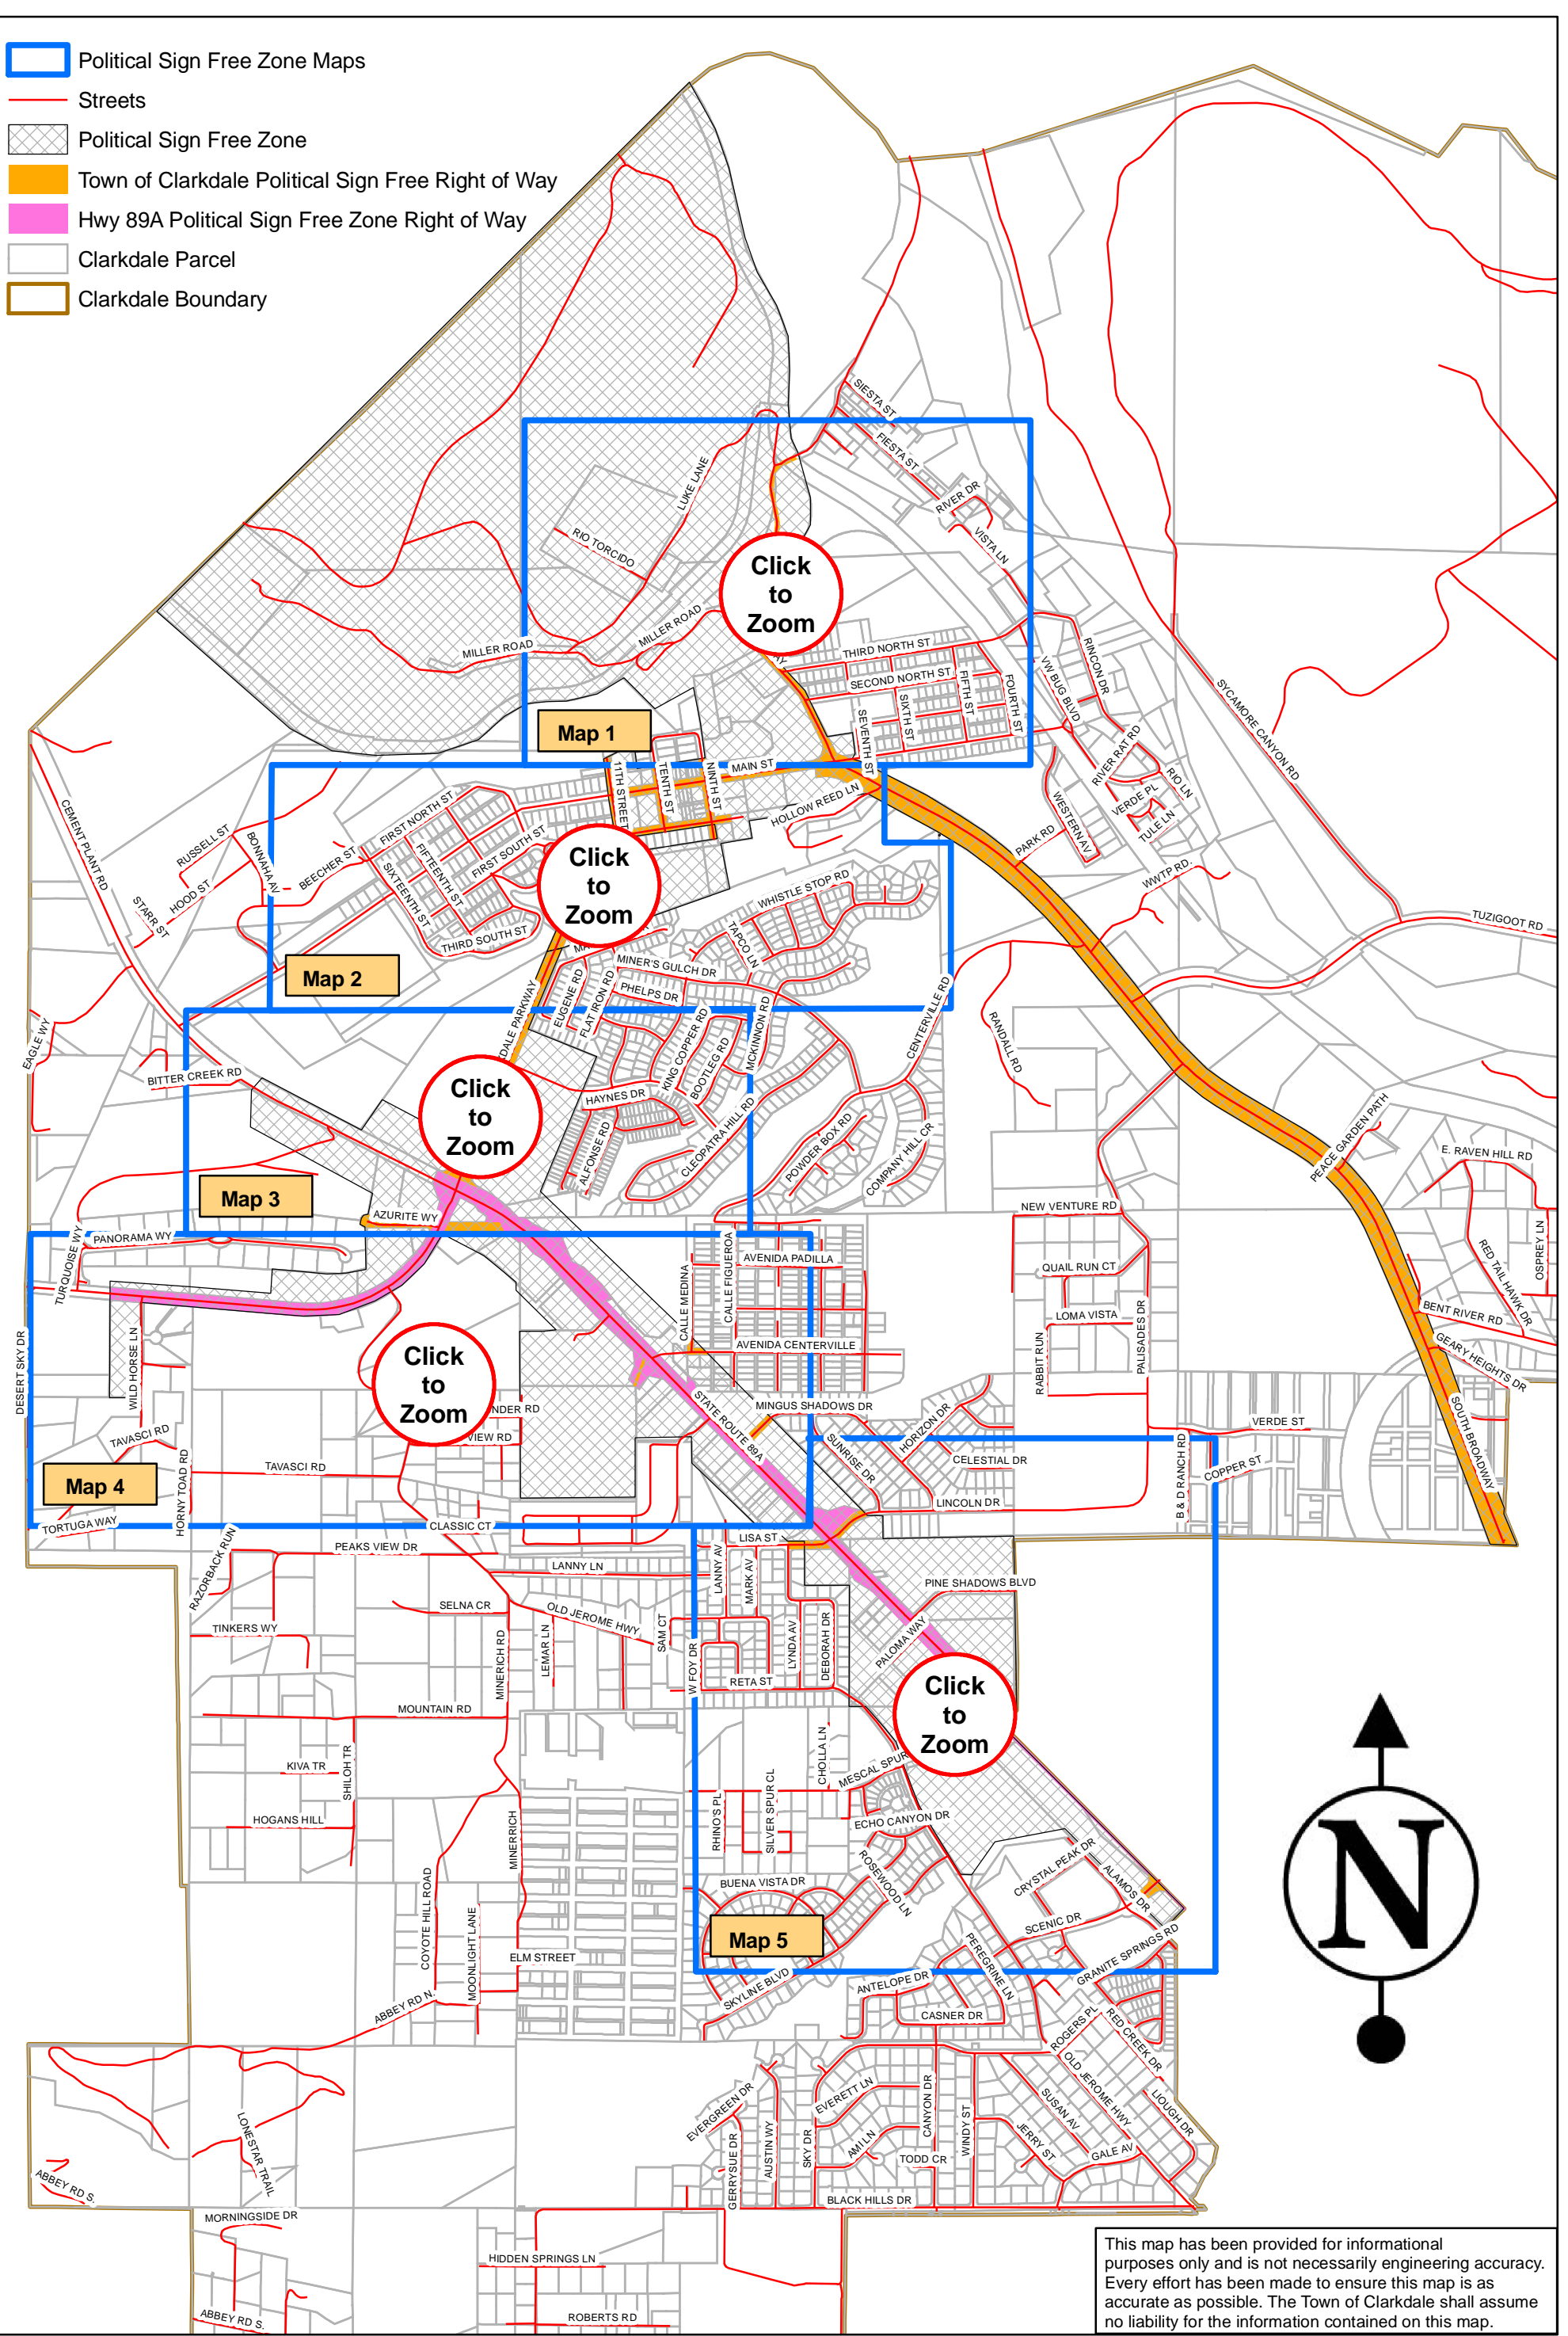

Political Sign Free Zone Maps

Streets

Political Sign Free Zone

Town of Clarkdale Political Sign Free Right of Way

Hwy 89A Political Sign Free Zone Right of Way

Clarkdale Parcel

Clarkdale Boundary

This map has been provided for informational purposes only and is not necessarily engineering accuracy. Every effort has been made to ensure this map is as accurate as possible. The Town of Clarkdale shall assume no liability for the information contained on this map.

0 700 1,400 2,800 4,200 5,600 Feet